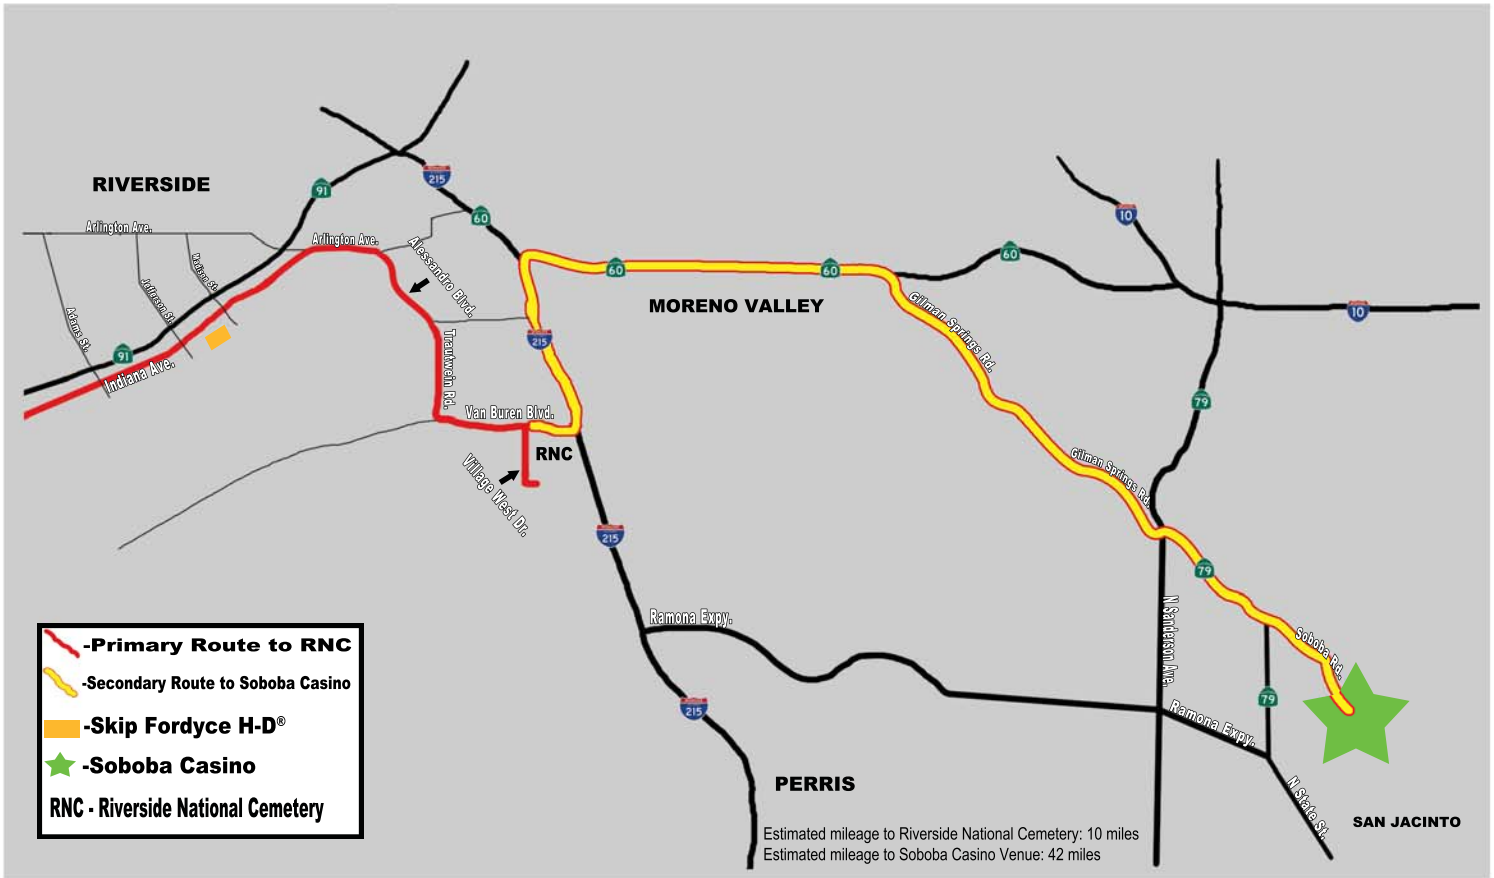

# CLOSED PARADE ROUTE

The parade will travel via escort down Indiana Avenue to Arlington Avenue, then right on Alessandro Boulevard and bearing right at Trautwein Road. The parade will turn left on Van Buren Boulevard and head towards the Riverside National Cemetery.

Riders who want to enter the cemetery to pay respects, will turn right from Van Buren Boulevard on to Village West Drive and enter the side gate of the cemetery.

For those riders who do NOT wish to enter the cemetery, continue on Van Buren Boulevard, pass the Cemetery Main Entrance, and enter the 215 freeway by turning left from Van Buren Blvd. Riders will then be escorted by the CHP the entire route to Soboba, via the 215 N, 60 E, and Gilman Springs Road.

Riders that enter the cemetery may pay respects for as long as they like, and then head to Soboba Casino. Those that enter the cemetery who plan to go to Soboba Casino afterwards will do so at their own accord, on a non-escorted route.