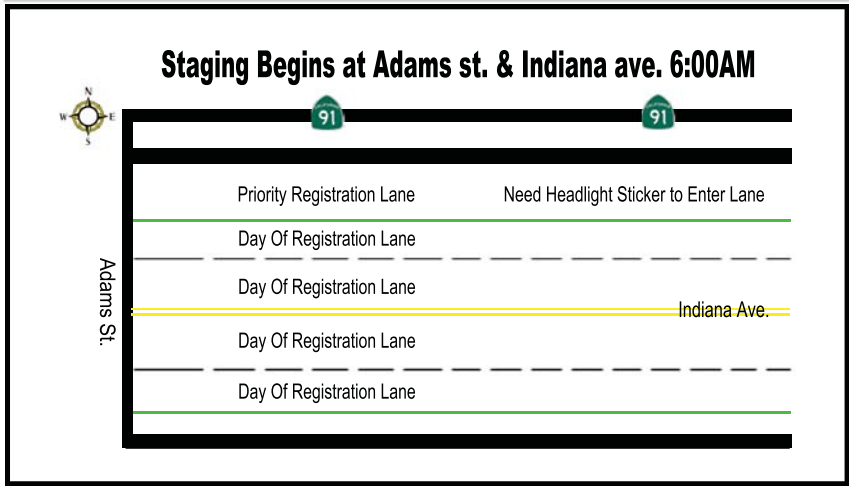

# CLOSED PARADE ROUTE

The parade will travel via escort down Indiana Avenue to Arlington Avenue, then right on Alessandro Boulevard and bearing right at Trautwein Road. The parade will turn left on Van Buren Boulevard and head towards the Riverside National Cemetery.

Riders who want to enter the cemetery to pay respects, will turn right from Van Buren Boulevard on to Village West Drive and enter the side gate of the cemetery.

For those riders who do NOT wish to enter the cemetery, continue on Van Buren Boulevard, pass the Cemetery Main Entrance, and enter the 215 freeway by turning left from Van Buren Blvd. Riders will then be escorted by the CHP the entire route to Soboba, via the 215 N, 60 E, and Gilman Springs Road.

Riders that enter the cemetery may pay respects for as long as they like, and then head to Soboba Casino. Those that enter the cemetery who plan to go to Soboba Casino afterwards will do so at their own accord, on a non-escorted route.