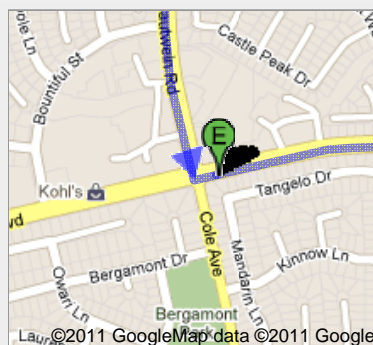

go 98 ft  
total 1.8 mi

©2011 GoogleMap data ©2011 Google

Total: 1.8 mi – about 4 mins

 Alessandro Blvd

total 0.0 mi

©2011 GoogleMap data ©2011 Google

5. Head **south** on **Alessandro Blvd** toward **Trafalgar Ave**  
About 4 mins

go 2.3 mi  
total 2.3 mi

©2011 GoogleMap data ©2011 Google

6. Slight right at **Trautwein Rd**

go 371 ft  
total 2.3 mi

©2011 GoogleMap data ©2011 Google

Total: 2.3 mi – about 5 mins

 Trautwein Rd

total 0.0 mi

- 7. Head **south** on **Trautwein Rd** toward **Berry Rd**  
About 4 mins

go 2.1 mi  
total 2.1 mi

- 8. Turn left at **Van Buren Blvd**

go 174 ft  
total 2.1 mi

Total: **2.1 mi** – about **4 mins**

Van Buren Blvd

total 0.0 mi

- 9. Head **east** on **Van Buren Blvd** toward **Barton Rd**  
About 6 mins

go 3.2 mi  
total 3.2 mi

- 10. Turn left to merge onto **I-215 N**  
About 1 min

go 0.3 mi  
total 3.5 mi

Total: **3.5 mi** – about **7 mins**