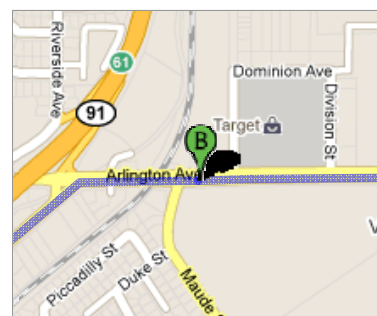

©2011 Google - Map data ©2011 Google -

**A** Indiana Ave

- 1. Head **northeast** on **Indiana Ave** toward **Verde St**  
About 4 mins

go 1.5 mi  
total 1.5 mi

- 2. Slight right at **Arlington Ave**  
About 1 min

go 0.2 mi  
total 1.7 mi

**Total: 1.7 mi – about 5 mins**

**B** Arlington Ave

total 0.0 mi

- 3. Head **east** on **Arlington Ave** toward **McMahon St**  
About 4 mins

go 1.8 mi  
total 1.8 mi

4. Turn right at **Alessandro Blvd**

go 98 ft  
total 1.8 mi

©2011 GoogleMap data ©2011 Google

Total: 1.8 mi – about 4 mins

 Alessandro Blvd

total 0.0 mi

©2011 GoogleMap data ©2011 Google

5. Head **south** on **Alessandro Blvd** toward **Trafalgar Ave**  
About 4 mins

go 2.3 mi  
total 2.3 mi

©2011 GoogleMap data ©2011 Google

6. Slight right at **Trautwein Rd**

go 371 ft  
total 2.3 mi

©2011 GoogleMap data ©2011 Google

Total: 2.3 mi – about 5 mins

 Trautwein Rd

total 0.0 mi