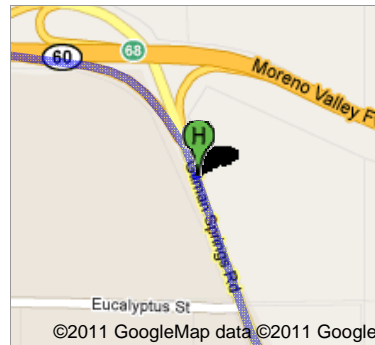

 I-215 N

total 0.0 mi

 11. Head **northwest** on **I-215 N** toward **Exit 27A**  
About 3 mins

go 3.6 mi  
total 3.6 mi

 12. Take exit **29** to merge onto **CA-60 E/Moreno Valley Fwy** toward **Beaumont/Indio**

go 0.5 mi  
total 4.2 mi

Total: **4.2 mi** – about **4 mins** – up to 20 mins in traffic

 CA-60 E

total 0.0 mi

 13. Head **east** on **CA-60 E**  
About 9 mins

go 8.9 mi  
total 8.9 mi

14. Take exit **68** to merge onto **Gilman Springs Rd** toward **Hemet/San Jacinto**

go 0.3 mi  
total 9.3 mi

Total: **9.3 mi** – about **10 mins**

**Gilman Springs Rd**

total 0.0 mi

15. Head **south** on **Gilman Springs Rd** toward **Eucalyptus St**  
About 22 mins

go 12.1 mi  
total 12.1 mi

16. Turn **left** at **Soboba Rd**  
About 1 min

go 318 ft  
total 12.2 mi

Total: **12.2 mi** – about **23 mins**

**Soboba Rd**

total 0.0 mi

- 17. Head **southeast** on **Soboba Rd**  
Destination will be on the right  
About 11 mins