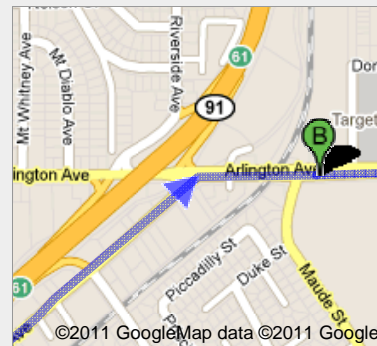

**Directions to Soboba Casino**

23333 Soboba Road, San Jacinto, CA 92583 - (888) 772-7626

**41.6 mi** – about **1 hour 13 mins** – up to 1 hour 30 mins in traffic

**Save trees. Go green!**  
 Download Google Maps on your phone at [google.com/gmm](http://google.com/gmm)

©2011 Google - Map data ©2011 Google -

**A** Indiana Ave

- 1. Head **northeast** on **Indiana Ave** toward **Verde St**  
About 4 mins

go 1.5 mi  
total 1.5 mi

- 2. Slight right at **Arlington Ave**  
About 1 min

go 0.2 mi  
total 1.7 mi

**Total: 1.7 mi – about 5 mins**

**B** Arlington Ave

total 0.0 mi

- 3. Head **east** on **Arlington Ave** toward **McMahon St**  
About 4 mins

go 1.8 mi  
total 1.8 mi

4. Turn right at **Alessandro Blvd**

go 98 ft  
total 1.8 mi

©2011 GoogleMap data ©2011 Google

Total: 1.8 mi – about 4 mins

 Alessandro Blvd

total 0.0 mi

©2011 GoogleMap data ©2011 Google

5. Head **south** on **Alessandro Blvd** toward **Trafalgar Ave**  
About 4 mins