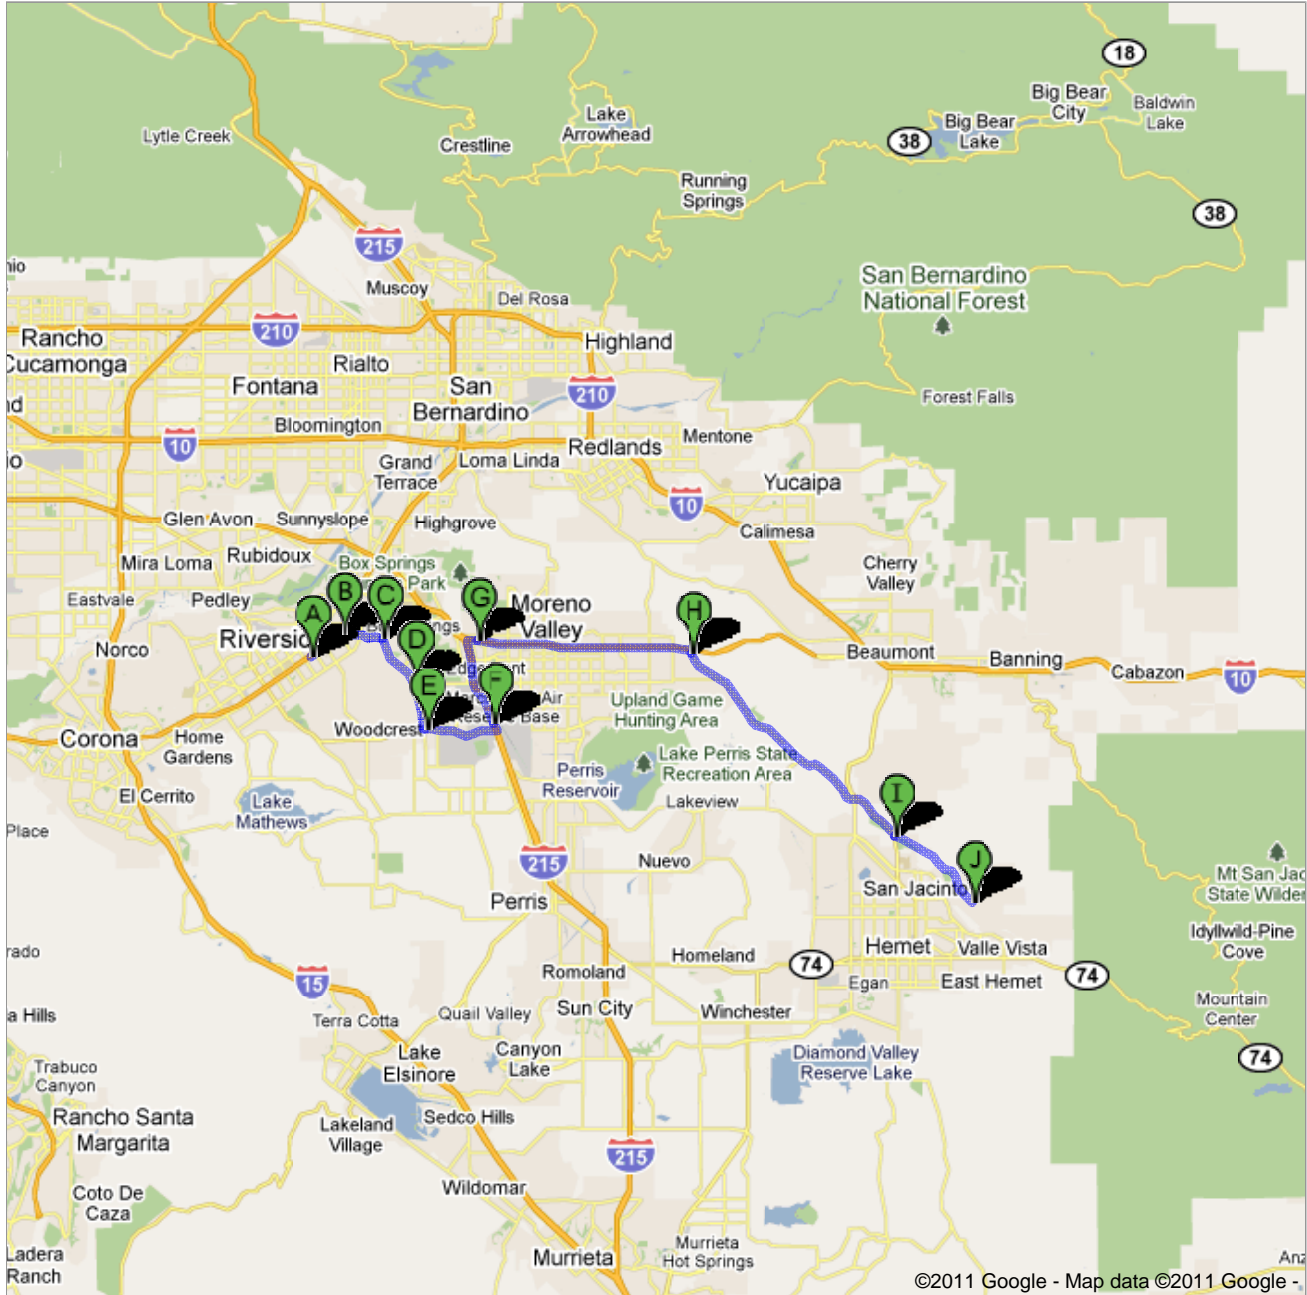

**Directions to Soboba Casino**

23333 Soboba Road, San Jacinto, CA 92583 - (888) 772-7626

**41.6 mi** – about **1 hour 13 mins** – up to 1 hour 30 mins in traffic

**Save trees. Go green!**  
 Download Google Maps on your phone at [google.com/gmm](http://google.com/gmm)

©2011 Google - Map data ©2011 Google -

**A** Indiana Ave

- 1. Head **northeast** on **Indiana Ave** toward **Verde St**  
About 4 mins

go 1.5 mi  
total 1.5 mi

- 2. Slight right at **Arlington Ave**  
About 1 min

go 98 ft  
total 1.8 mi

©2011 GoogleMap data ©2011 Google

Total: 1.8 mi – about 4 mins

 Alessandro Blvd

total 0.0 mi

©2011 GoogleMap data ©2011 Google

5. Head **south** on **Alessandro Blvd** toward **Trafalgar Ave**  
About 4 mins

 I-215 N

total 0.0 mi

 11. Head **northwest** on **I-215 N** toward **Exit 27A**  
About 3 mins

go 3.6 mi  
total 3.6 mi

 12. Take exit **29** to merge onto **CA-60 E/Moreno Valley Fwy** toward **Beaumont/Indio**